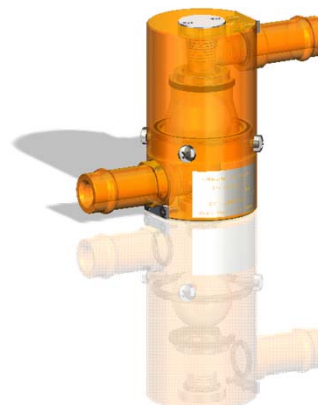

Grey Water Check Valves

VC104P-16H

VC104PS-16H

VC105P-8H

Grey Water Check Valves

VC105U-8H-0000

VC105U-8H-0036

VC105U-8H-3600

VC105U-8H-3609

VC105U-8H-3618

VC105U-8H-3627

VC105U-8H-3636