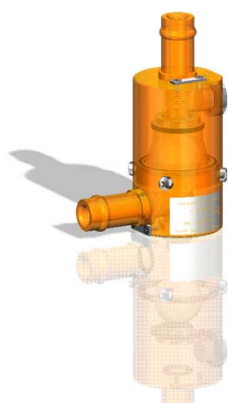

Grey Water Check Valves

VC104P-16H

VC104PS-16H

VC105P-8H

Grey Water Check Valves

VC105U-8H-0000

VC105U-8H-0036

VC105U-8H-3600

VC105U-8H-3609

VC105U-8H-3618

VC105U-8H-3627

VC105U-8H-3636