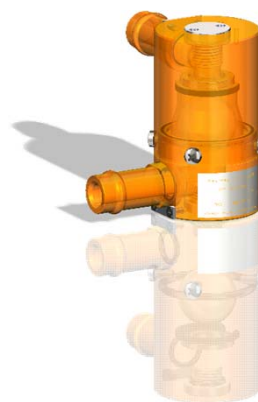

Grey Water Check Valves

VC104P-16H

VC104PS-16H

VC105P-8H

Grey Water Check Valves

VC105U-8H-0000

VC105U-8H-0036

VC105U-8H-3600

VC105U-8H-3609

VC105U-8H-3618

VC105U-8H-3627

VC105U-8H-3636