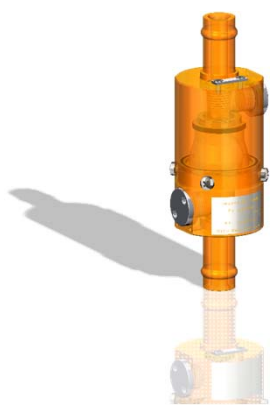

Grey Water Check Valves

VC104P-16H

VC104PS-16H

VC105P-8H

Grey Water Check Valves

VC105U-8H-0000

VC105U-8H-0036

VC105U-8H-3600

VC105U-8H-3609

VC105U-8H-3618

VC105U-8H-3627

VC105U-8H-3636